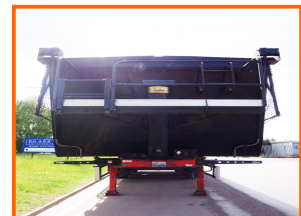

Wielton Steel body tipping trailer

2018 Wielton steel body tipping trailer, Tri axle on air suspension, Weigh cells, Rear barn doors, Manual flip nets, Front end tipping ram, Side locker box, Aluminium side guards, Front lifting axle, Alcoa durabright wheels, Front gantry, Excellent order

Product Details

Category	Trailers
Make	Wielton
Model	Steel body tipping trailer
Year	2018
Hours/Mileage	N/A

Truck & Plant Online

Digital World Centre, 1 Lowry Plaza, The Quays, Salford, Manchester, M50 3UB, UK