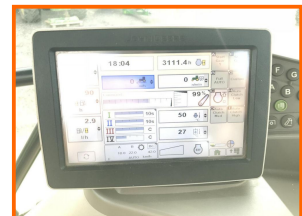

JD 6210R - 3111 hours - Under Offer

63,750.00 GBP

JD 6210R Year 2014, only 3111 hours, Direct Drive command arm, 40kph, TLS & cab suspension, Auto Trac ready, Front Linkage, 4 x scvs, 650/85 x38-40% & 600/70 x28- New just fitted, passenger seat, a very tidy tractor.